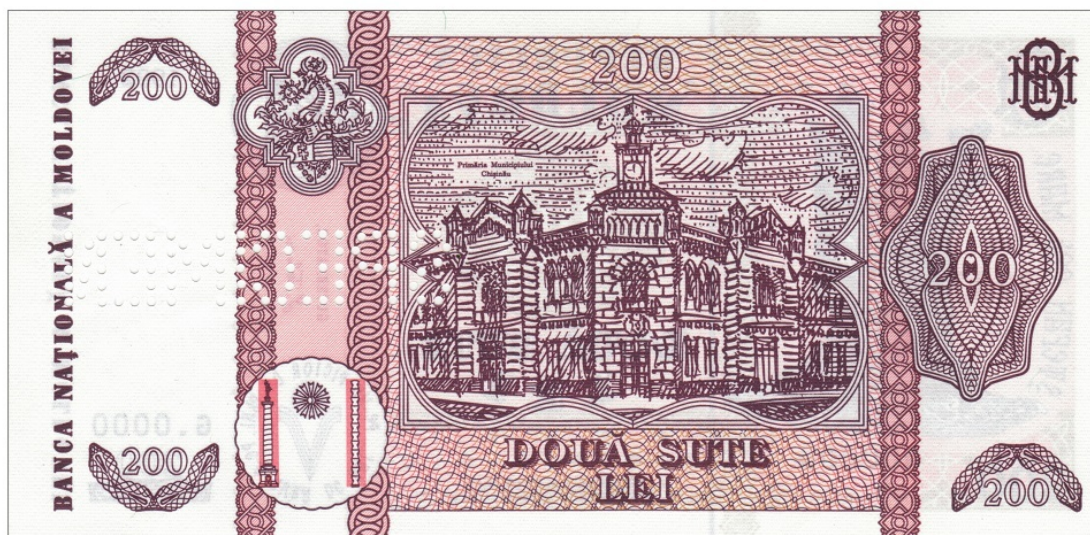

## 200 lei face value banknote

September 1995 issue

Features:

- Dimensions: 66 x 133 mm;
- Predominant colours, the front and the reverse side: pink, violet, orange, and ochre;
- Printed on a special paper, which has incorporated in its structure a watermark depicting the portrait of Ștefan cel Mare and a metallic security thread.

The front side of the banknote: The Coat of Arms of the Republic of Moldova, the name of the issuing bank "BANCA NAȚIONALĂ A MOLDOVEI", the inscription "REPUBLICA MOLDOVA", the portrait of Ștefan cel Mare, a national multicolour ornament, three vertical decorative elements, the central rosette, the nominal value written in figures and words, the abbreviation "BNM", the facsimile "GUVERNATOR, L. Talmaci", the circle wording "PE-UN PICIOR DE PLAI, PE-O GURĂ DE RAI...", Victory Token - "V", the year of banknote issuance "1992", the banknote number and series, the inscription FALSIFICAREA ACESTOR BILETE SE PEDEPSEȘTE CONFORM LEGILOR".

The reverse side of the banknote: The graphic image of Chisinau Mayoralty within a frame, the inscription "Primăria Municipiului Chişinău", the nominal value written in figures and words, three vertical decorative elements, the Coat of Arms of Ștefan cel Mare, the stylised images of the Column of Traian, the Column of Infinity and between them a crescent moon, the name of the issuing bank "BANCA NAȚIONALĂ A MOLDOVEI", the abbreviation "BNM".