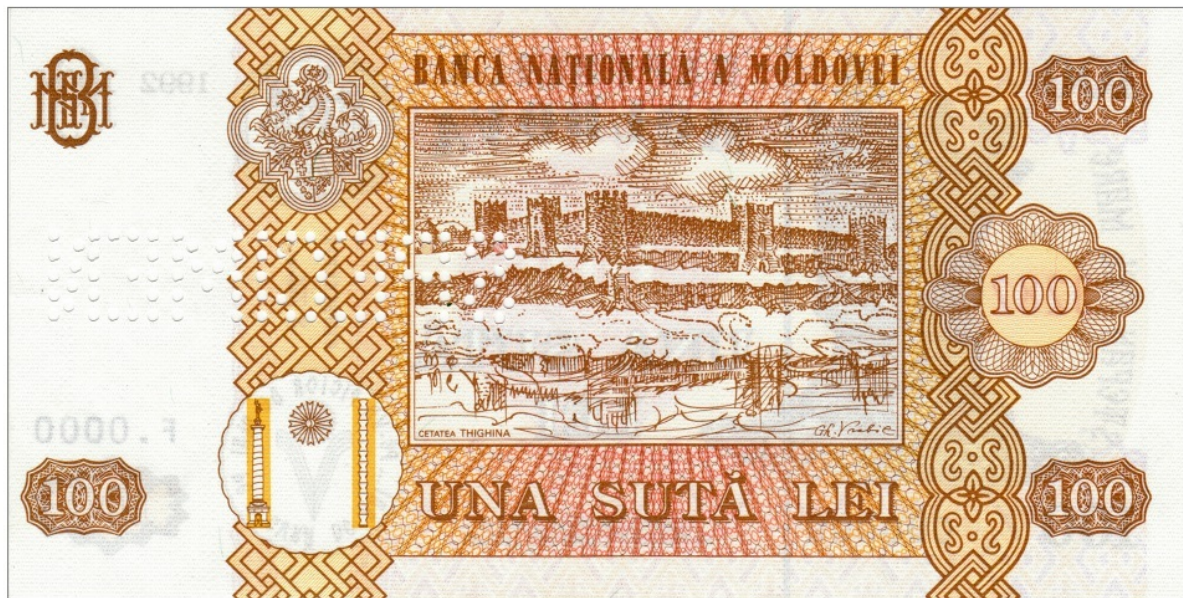

13.09.1995

100 lei face value banknote

September 1995 issue

Features:

- **Dimensions:** 61 x 121 mm;
- **Predominant colours,** the front and the reverse side: pink, brown, yellow;
- **Printed on a special paper,** which has incorporated in its structure a watermark depicting the portrait of Ștefan cel Mare and a metallic vertical security thread.

The front side of the banknote: the Coat of Arms of the Republic of Moldova, the inscription "REPUBLICA MOLDOVA", the portrait of Ștefan cel Mare, a national multicolour ornament, two vertical decorative elements, the central rosette, the nominal value written in figures and words, the abbreviation "BNM", the facsimile "GUVERNATOR, L. Talmaci", the circle wording "PE-UN PICIOR DE PLAI, PE-O GURĂ DE RAI...", Victory Token - "V", the year of banknote issuance "1992", the banknote number and series, the inscription "FALSIFICAREA ACESTOR BILETE SE PEDEPSEȘTE CONFORM LEGILOR".

The reverse side of the banknote: The graphic image of Cetatea Tighina within a frame and under it the inscription "CETATEA TIGHINA", the nominal value written in figures and words, two vertical decorative elements, the Coat of Arms of Ștefan cel Mare, the stylised images of the Column of Traian, the Column of Infinity and between them a crescent moon, the name of the issuing bank "BANCA NAȚIONALĂ A MOLDOVEI", the abbreviation "BNM".