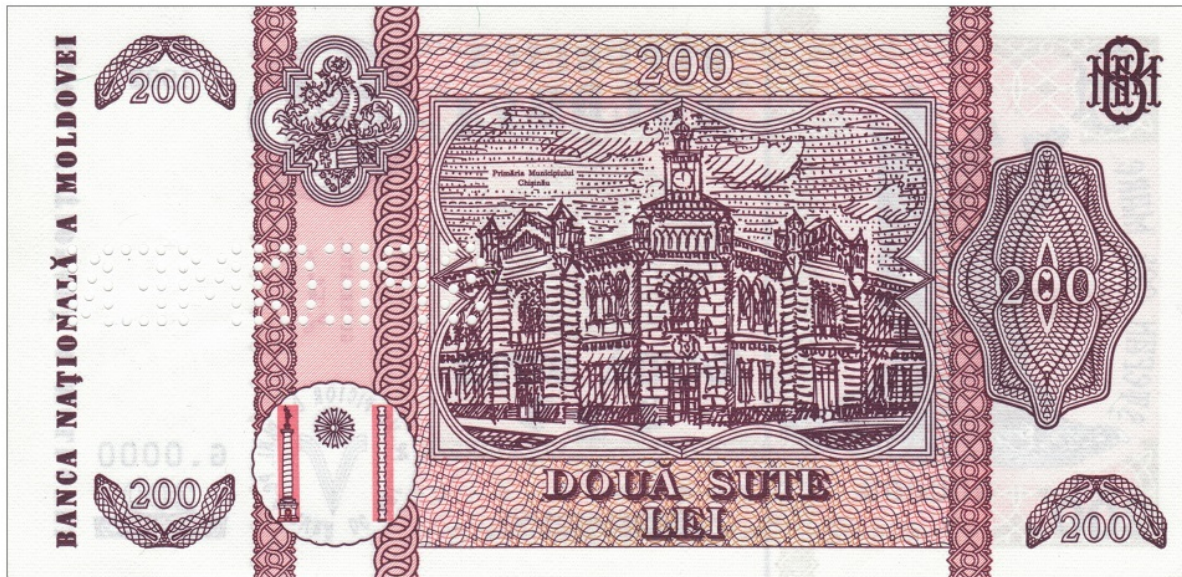

## 200 lei face value banknote

September 1995 issue

### Features:

- **Dimensions:** 66 x 133 mm;
- **Predominant colours,** the front and the reverse side: pink, violet, orange, and ochre;
- **Printed on a special paper,** which has incorporated in its structure a watermark depicting the portrait of Ștefan cel Mare and a metallic security thread.

The front side of the banknote: The Coat of Arms of the Republic of Moldova, the name of the issuing bank "BANCA NAȚIONALĂ A MOLDOVEI", the inscription "REPUBLICA MOLDOVA", the portrait of Ștefan cel Mare, a national multicolour ornament, three vertical decorative elements, the central rosette, the nominal value written in figures and words, the abbreviation "BNM", the facsimile "GUVERNATOR, L. Talmaci", the circle wording "PE-UN PICIOR DE PLAI, PE-O GURĂ DE RAI...", Victory Token - "V", the year of banknote issuance "1992", the banknote number and series, the inscription FALSIFICAREA ACESTOR BILETE SE PEDEPȘTE CONFORM LEGILOR".

The reverse side of the banknote: The graphic image of Chisinau Mayoralty within a frame, the inscription " Primăria Municipiului Chişinău", the nominal value written in figures and words, three vertical decorative elements, the Coat of Arms of Ștefan cel Mare, the stylised images of the Column of Traian, the Column of Infinity and between them a crescent moon, the name of the issuing bank "BANCA NAȚIONALĂ A MOLDOVEI", the abbreviation "BNM".