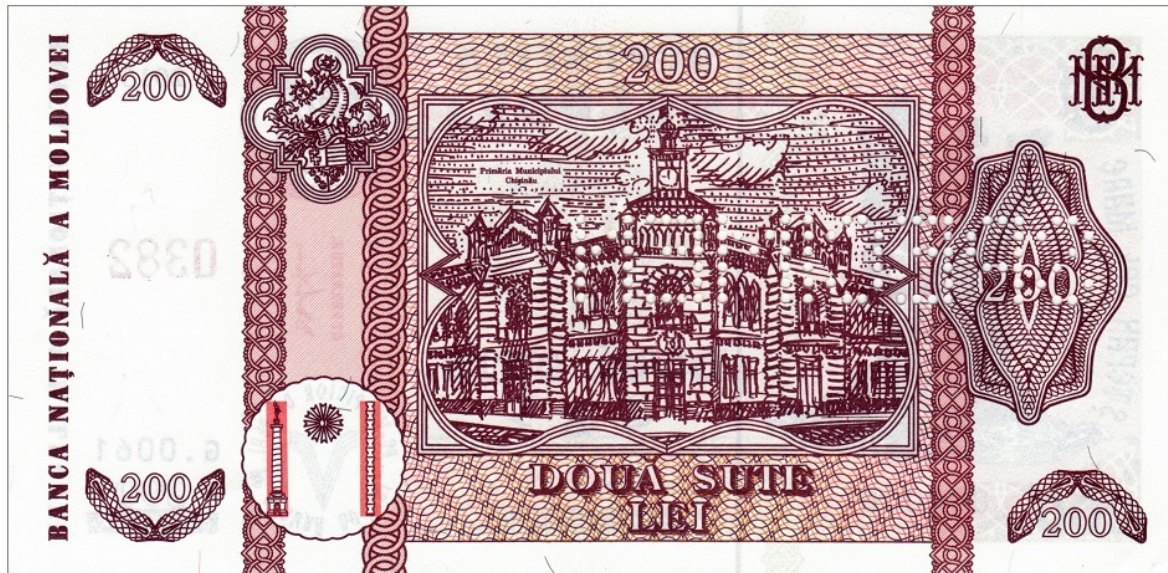

## 200 lei face value banknote

August 2013 issue

### Features:

- **Dimensions:** 66 x 133 mm;
- **Predominant colours,** the front and the reverse side: pink, violet, orange, and ochre;
- **Printed on a special paper,** which has incorporated in its structure a watermark depicting the portrait of Ștefan cel Mare and a metallic security thread.

The front side of the banknote: The Coat of Arms of the Republic of Moldova, the name of the issuing bank "BANCA NAȚIONALĂ A MOLDOVEI", the inscription "REPUBLICA MOLDOVA", the portrait of Ștefan cel Mare, a national multicolour ornament, three vertical decorative elements, the central rosette, the nominal value written in figures and words, the abbreviation "BNM", the facsimile "GUVERNATOR, D. Drăguțanu", the circle wording "PE-UN PICIOR DE PLAI, PE-O GURĂ DE RAI...", Victory Token - "V", the year of banknote issuance "2013", the banknote number and series, the inscription FALSIFICAREA ACESTOR BILETE SE PEDEPSEȘTE CONFORM LEGILOR".

#### Security features:

- **A dark outlining watermark**, depicting the portrait of Ștefan cel Mare directed towards the centre, visible if seen against light;
- **The metallic security thread** incorporated between the portrait of Ștefan cel Mare and the central rosette, visible if seen against light;
- **See-through feature**: when the banknote is held against light the outline of the pattern of the sun on the front side and of the crescent moon on the reverse side as well as the circle of the sun and the circle within which the crescent moon is depicted must correspond perfectly. The letter "V" on the front side and the Column of Traian and the Infinite Column depicted on the reverse side combined together create a letter " M" (Moldova).