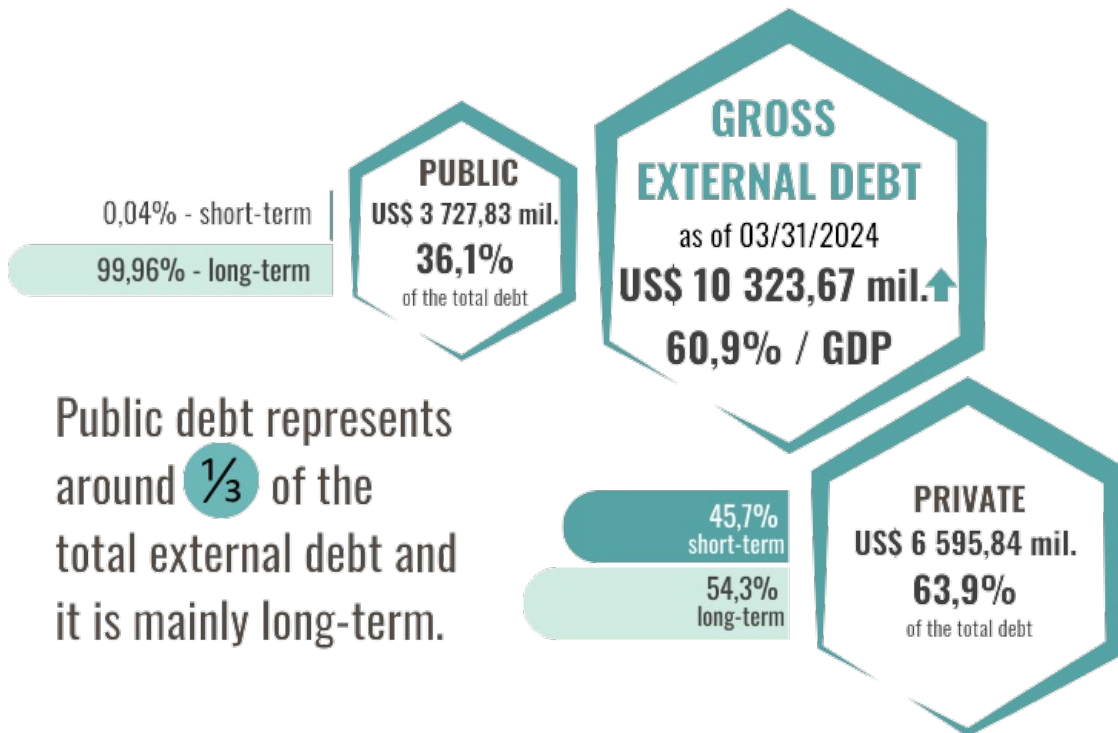

28.06.2024

External debt of the Republic of Moldova as of 03/31/2024 (preliminary data)

External debt of the Republic of Moldova as of 03/31/2024 (preliminary data) (Tables and Charts, see Chapter III)

[1]

Statistical bulletin No 2, 2024 (see Chapter III)

[2]

Annexes, (see Annexes 16-18)

[3]

According to preliminary data, the gross external debt of the Republic of Moldova decreased by 1,4% as compared to the end of 2023 and totaled 10 323,67 million as of 03/31/2024, which is 60,9% as a ratio to GDP (-2,4 p.p. as against 12/31/2023).

Gross external debt of the Republic of Moldova, as of 03/31/2024 (US$ million):

[4]

Time series in the Interactive database:

[External debt (BPM6)](#) [5].