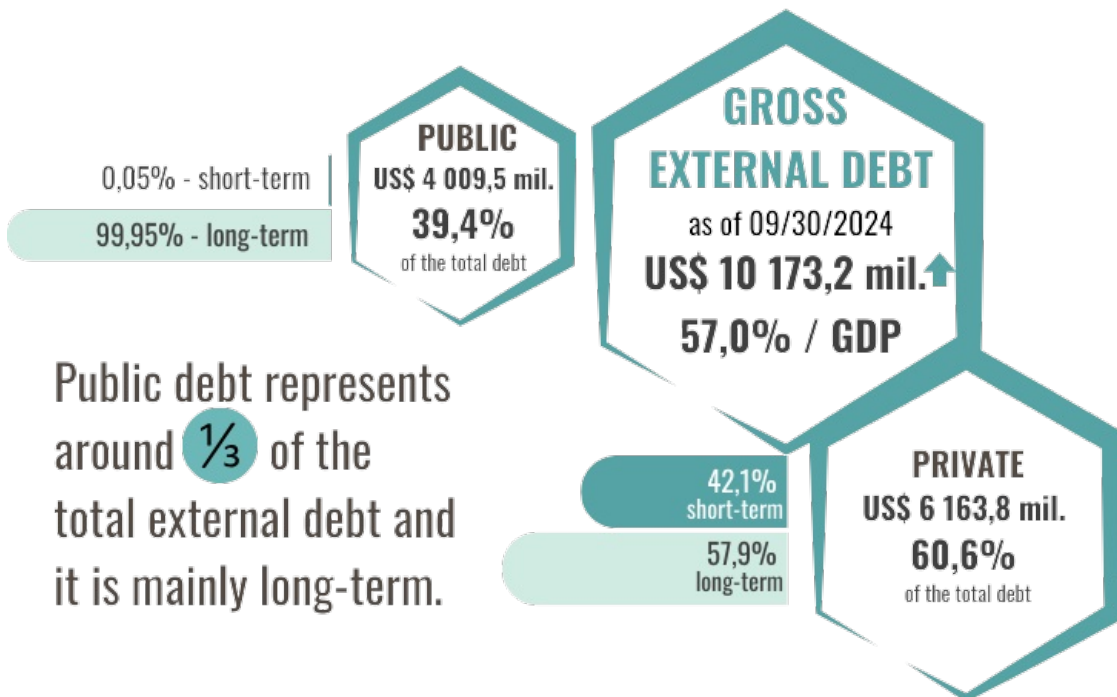

31.12.2024

External debt of the Republic of Moldova as of 09/30/2024 (preliminary data)

External debt of the Republic of Moldova as of 09/30/2024 (preliminary data) (Tables and Charts, see Chapter III)

[1]

Statistical bulletin No 4, 2024 (see Chapter III)

[2]

Annexes (see Annexes 18-20)

[3]

According to preliminary data, the gross external debt of the Republic of Moldova increased by 0,5% as compared to the end of 2023 and totaled 10 173,20 million as of 09/30/2024, which is 57,0% as a ratio to GDP (-4,2 p.p. as against 12/31/2023).

Gross external debt of the Republic of Moldova, as of 09/30/2024 (US\$ million)

Time series in the Interactive database:

[External debt \(BPM6\)](#) [5].

Details on developments in international accounts are available here: