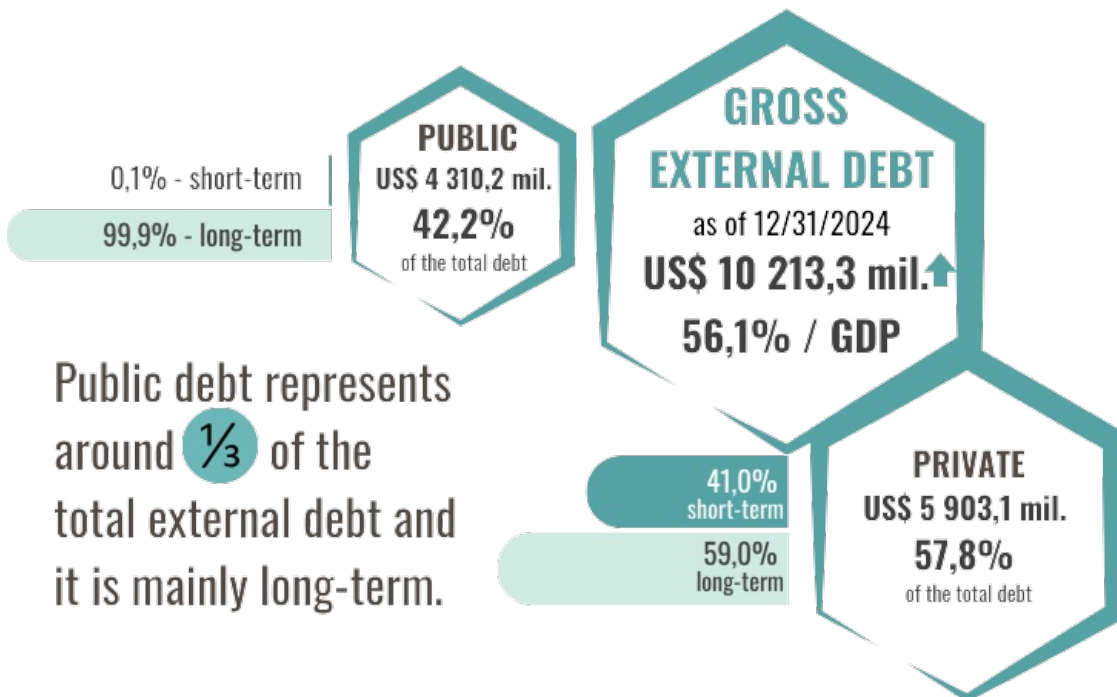

31.03.2025

External debt of the Republic of Moldova as of 12/31/2024 (preliminary data)

External debt of the Republic of Moldova as of 12/31/2024 (preliminary data) (Tables and Charts, see Chapter III)

[1]

Statistical bulletin No 1, 2025 (see Chapter III)

[2]

Annexes (see Annexes 19-21)

[3]

According to preliminary data, the gross external debt of the Republic of Moldova increased by 0,9% as compared to the end of 2024 and totaled 10 213,33 million as of 12/31/2024, which is 56,1% as a ratio to GDP (-4,4 p.p. as against 12/31/2023).

Gross external debt of the Republic of Moldova, as of 12/31/2024 (US$ million)

[4]

Time series in the Interactive database: