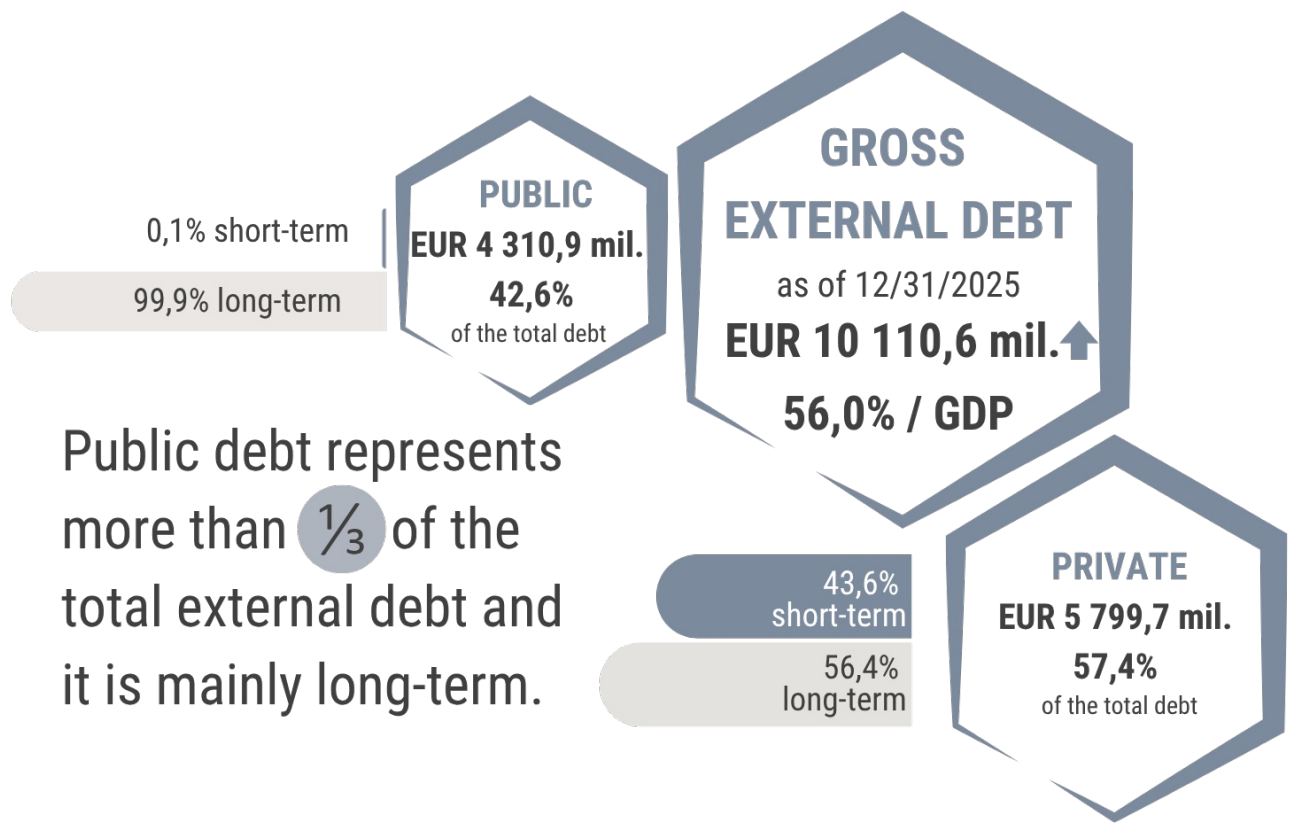

[4]

Note: Time series in the interactive are presented in USD million:

— External debt (BPM6) [5]

Details on developments in international accounts are available here:

— International accounts of the Republic of Moldova in Quarter IV, 2025 (preliminary data) [6]

Смотрите также

Метки

[statistics](#) [7]

[external debt](#) [8]

[public external debt](#) [9]

[loans](#) [10]

Источник УРЛ:

<http://www.bnm.md/ru/node/69878>

Ссылки по теме:

[1] <http://www.bnm.md/files/02_Tables_Charts_CI_2025_q4_3.xlsx> [2]

<http://www.bnm.md/files/01_Statistical_bulletin_1_2026_3.xlsx> [3]

<http://www.bnm.md/files/03_Annexes_CI_2025_q4_3.xlsx> [4] <http://www.bnm.md/files/DE_en.png> [5]

<http://www.bnm.md/bdi/pages/reports/dbp/DBP18.xhtml> [6] <http://www.bnm.md/en/content/international-accounts->